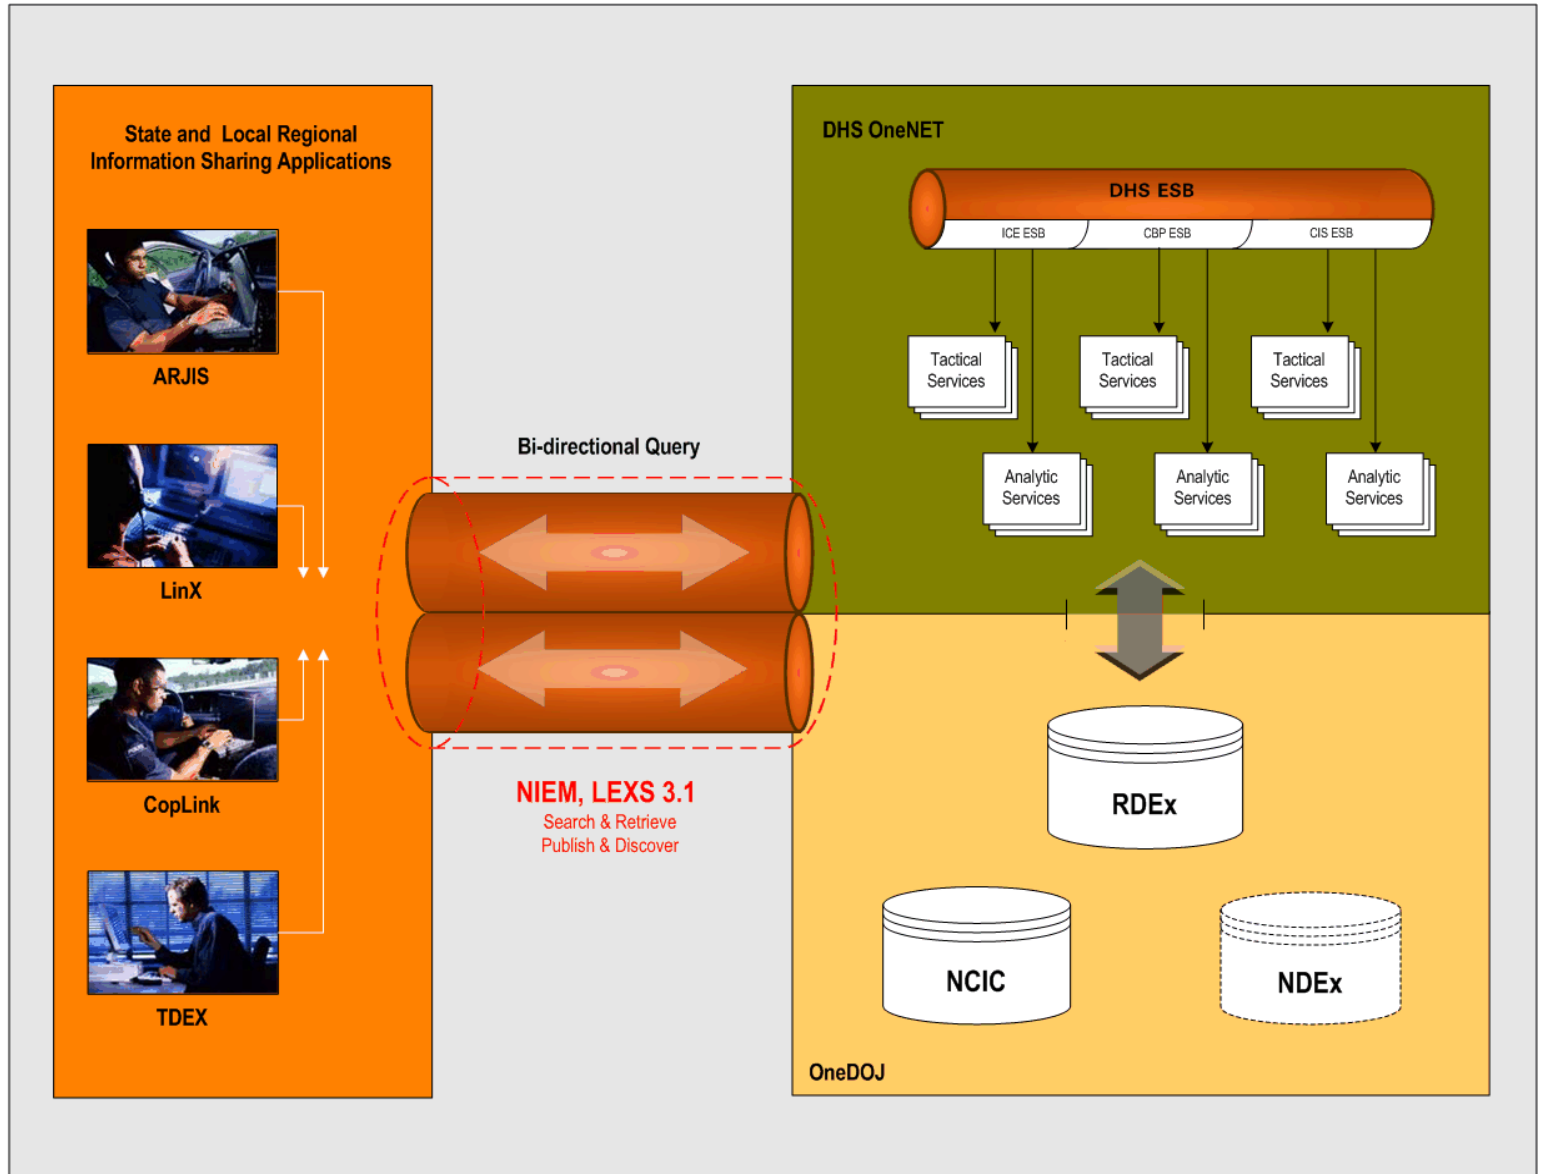

DHS - Single Access to all Federal Law Enforcement

Office of the CIO Federal Information Sharing Integration Architecture

Created on: Wed Mar 07 2007
Created by: Jeffrey Syfu

Visual Key

- OneDOJ
- DHS OneNET
- State & Local Regional Information Sharing Applications
- Future System

U.S. Immigration
and Customs
Enforcement