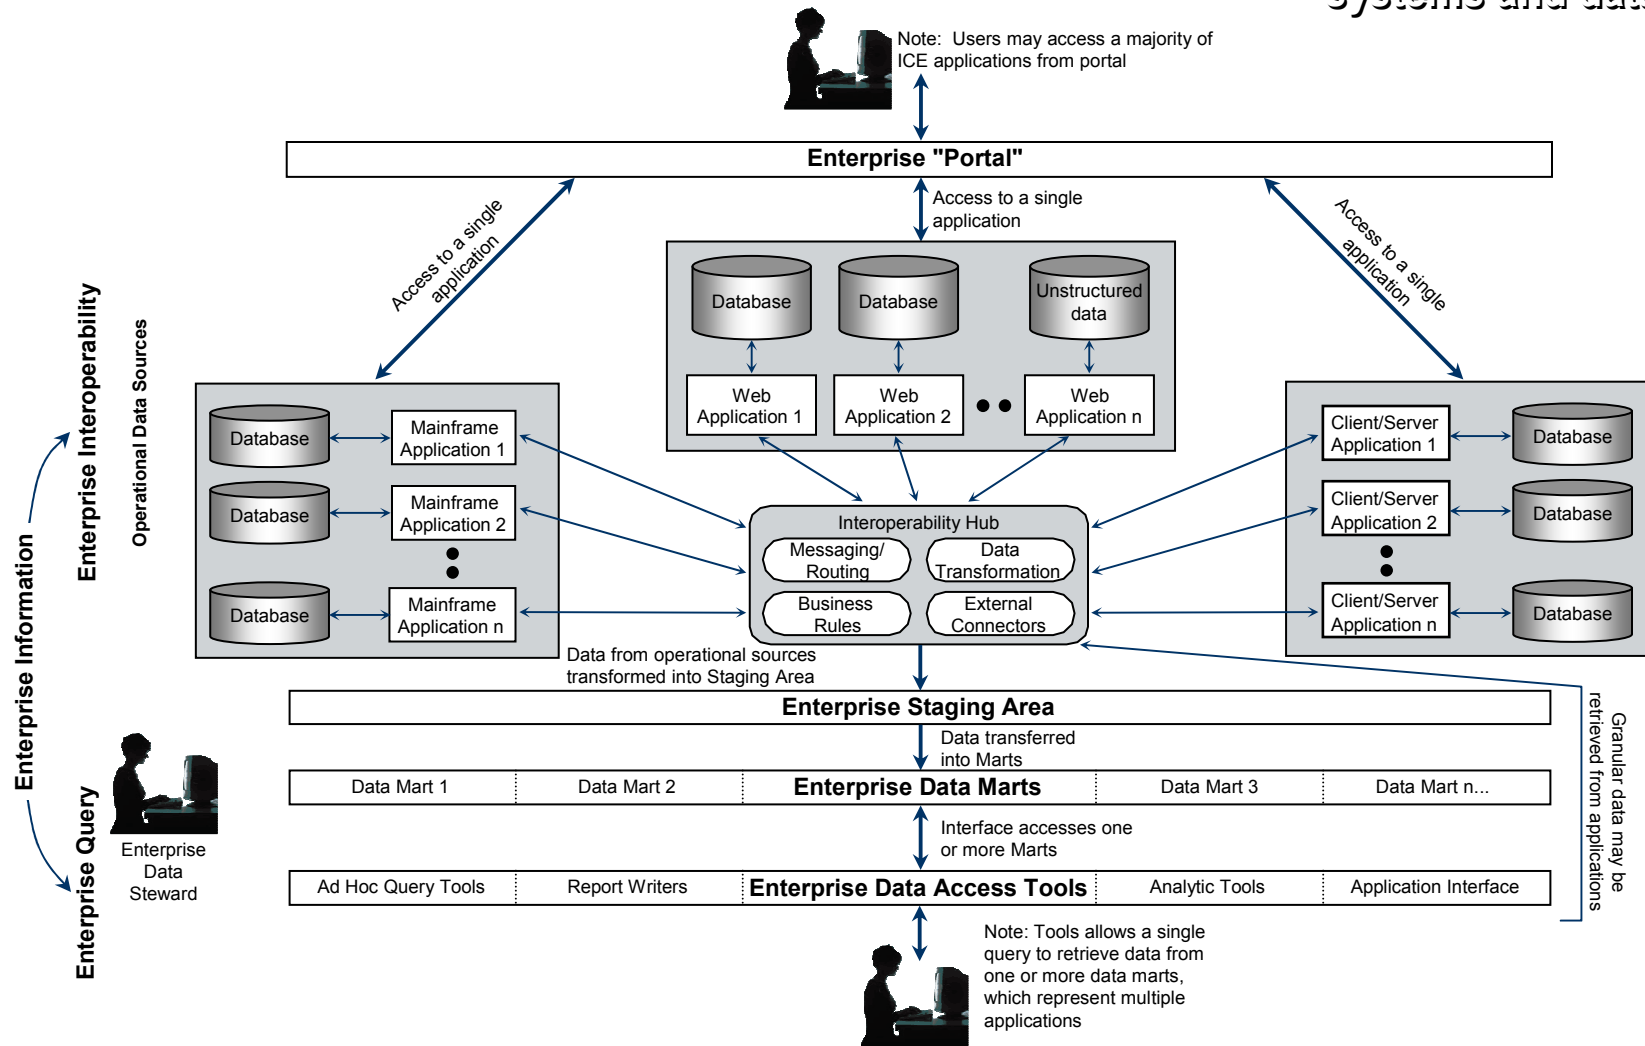

# Implementation Approach

Define the **SHARED SPACE** as shown in the PM ISE Enterprise Architecture

Near term: Discovery through exposing Metadata  
 Long term: Sharing through exposing Services

### Visual Key

- OneDOJ
- DHS OneNET
- State & Local Regional Information Sharing Applications
- Future System

U.S. Immigration  
and Customs  
Enforcement

# Information Sharing Architecture

The Enterprise Information vision provides a single environment that shares data across systems and databases

# DHS Overview