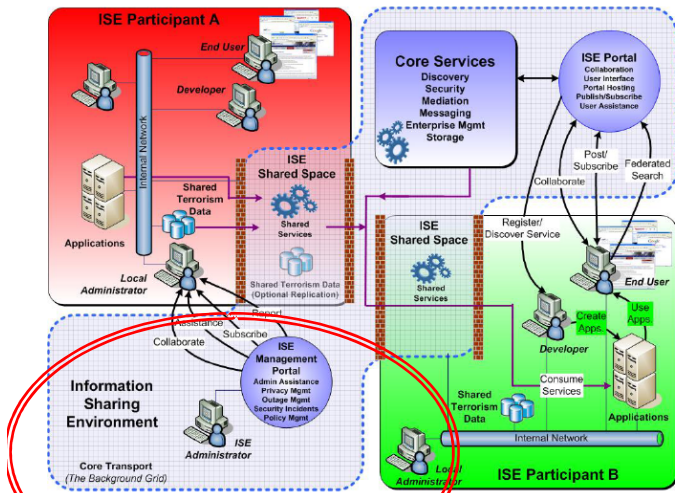

**Homeland  
Security**

# Implementation Approach

Define the **SHARED SPACE** as shown in the PM ISE Enterprise Architecture

Near term: Discovery through exposing Metadata  
 Long term: Sharing through exposing Services

### Visual Key

- OneDOJ
- DHS OneNET
- State & Local Regional Information Sharing Applications
- Future System

U.S. Immigration  
and Customs  
Enforcement

# Information Sharing Architecture

The Enterprise Information vision provides a single environment that shares data across systems and databases